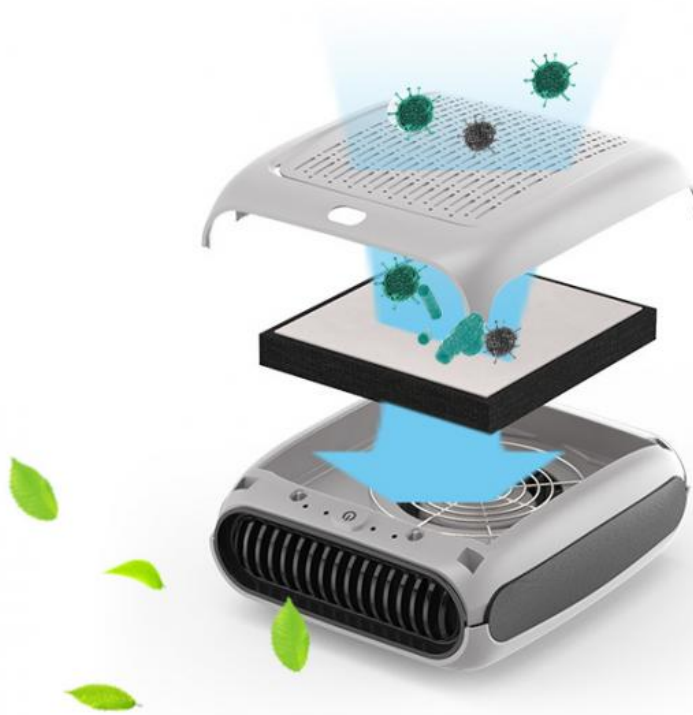

True HEPA H13 filter

Clean your personal air from
99.97% of dust, pollen, pet dander, smoke, and odors.

envitek
爱唯科

Envitek(China)Ltd.

+86 556 888 7896

sales@envi-tek.com

envi-tek.com

South Wei 2 Road (East Jing 1 Road) 3.9SKM Industrial Park,Development Zone, Anqing, Ahui, China